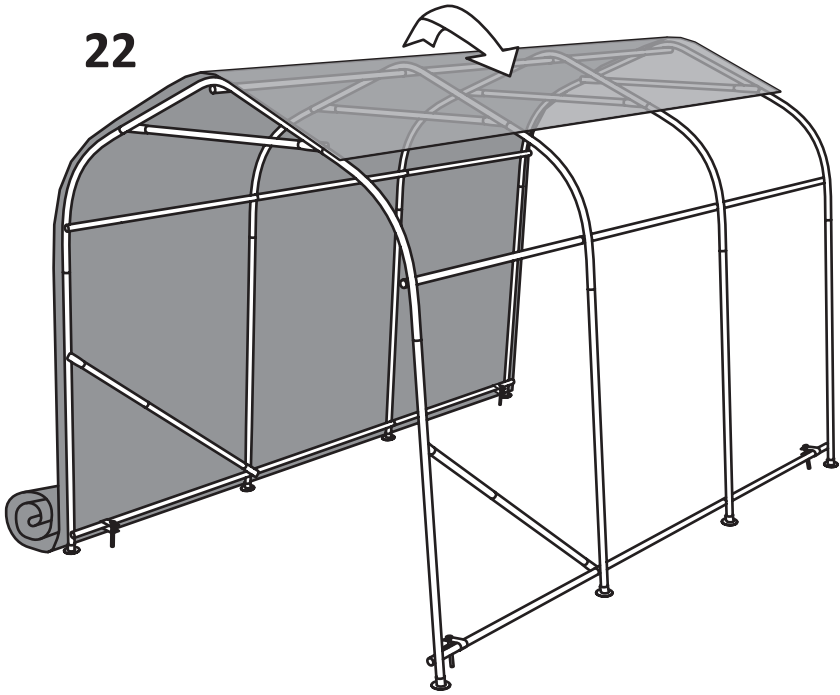

PROFESSIONAL CARPORT 2,40 x 3,60 m

07/2024-08

TOOLPORT

PROFESSIONAL CARPORT 2,40 x 3,60 m

A

B

C

PROFESSIONAL CARPORT 2,40 x 3,60 m

PROFESSIONAL CARPORT 2,40 x 3,60 m

1

PROFESSIONAL CARPORT 2,40 x 3,60 m

2

PROFESSIONAL CARPORT 2,40 x 3,60 m

3

PROFESSIONAL CARPORT 2,40 x 3,60 m

4

12

13

PROFESSIONAL CARPORT 2,40 x 3,60 m

5

22

PROFESSIONAL CARPORT 2,40 x 3,60 m

6

PROFESSIONAL CARPORT 2,40 x 3,60 m