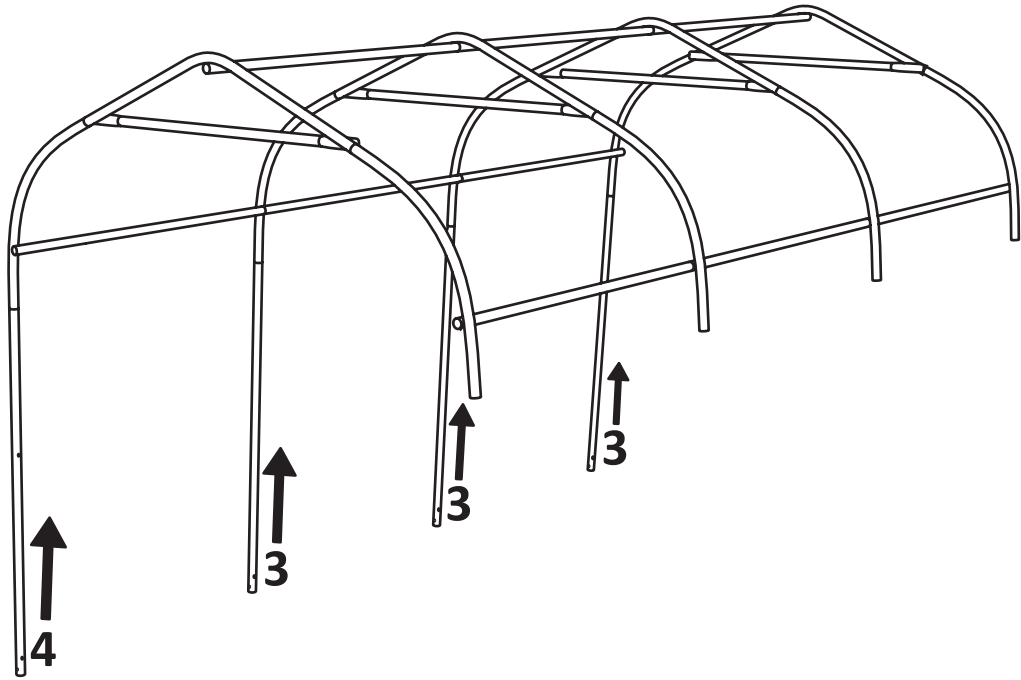

PROFESSIONAL CARPORT 2,40 x 3,60 m

07/2024-08

TOOLPORT

PROFESSIONAL CARPORT 2,40 x 3,60 m

A

B

C

PROFESSIONAL CARPORT 2,40 x 3,60 m

PROFESSIONAL CARPORT 2,40 x 3,60 m

Item Nr.	ID Nr.		2,4 m
30404_E	15	45 mm	22
30405_E	16	65 mm	22
30052	17		46
30222_E	18	← 400 mm →	8
30048	19	← 8x300 mm →	8
30044_E	20	← 6x300 mm →	4
30409_E	21		12
	22		1
	23		1
	24		1

PROFESSIONAL CARPORT 2,40 x 3,60 m

1

PROFESSIONAL CARPORT 2,40 x 3,60 m

2

PROFESSIONAL CARPORT 2,40 x 3,60 m

3

PROFESSIONAL CARPORT 2,40 x 3,60 m

4

15 45 mm

16 65 mm

17

1 < 1220 mm >

2 < 1280 mm >

5 < 1045 mm >

9 < 556 mm >

11